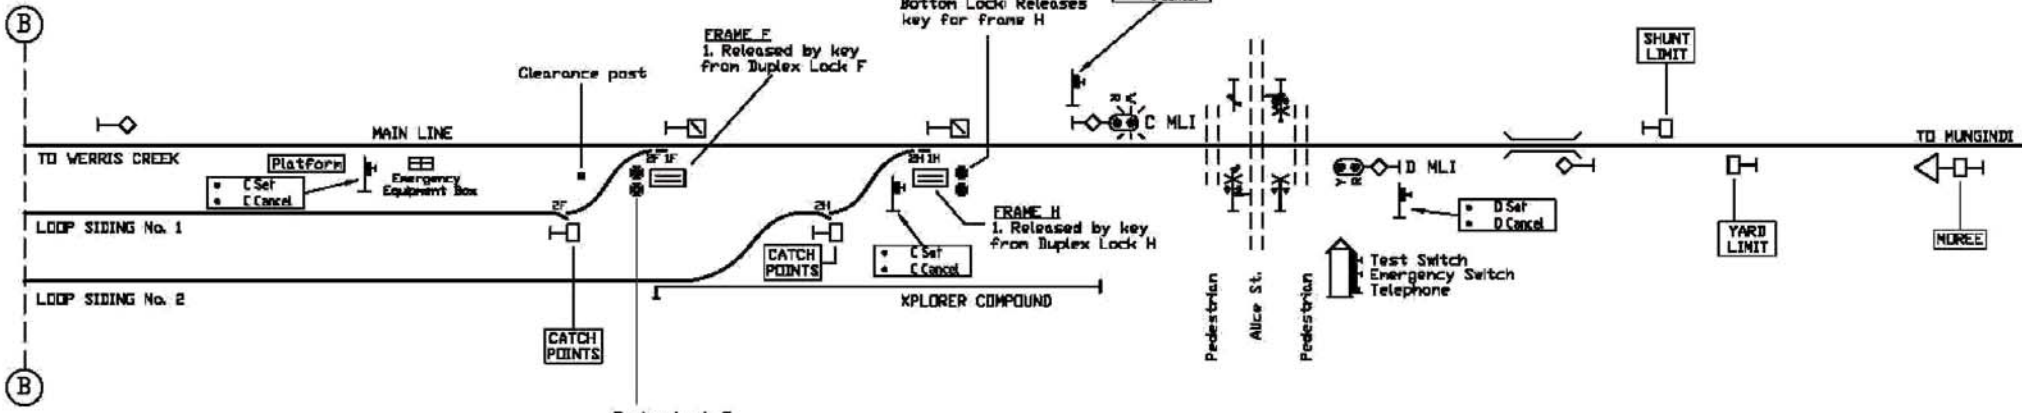

1 2 3 4 5 6 7 8

A

665.188km 665.683km 665.790km 665.799km 665.802km 665.846km 665.900km 666.581km 666.671km 667.171km 669.171km

MOREE
665.601km

D

E

F

Company Logo:	
Scale: NOT TO SCALE	Author: C. RYAN
Drawn: D. ALFPI	Checked: D. ALFPI
Issue No. 0000000000	Revision Description

ARTC
AUSTRALIAN RAIL TRACK CORPORATION LTD

186 DD 01

TITLE
**MOREE
DRIVERS DIAGRAM**

Sheet No.
2 of 2

1 2 3 4 5 6 7 8