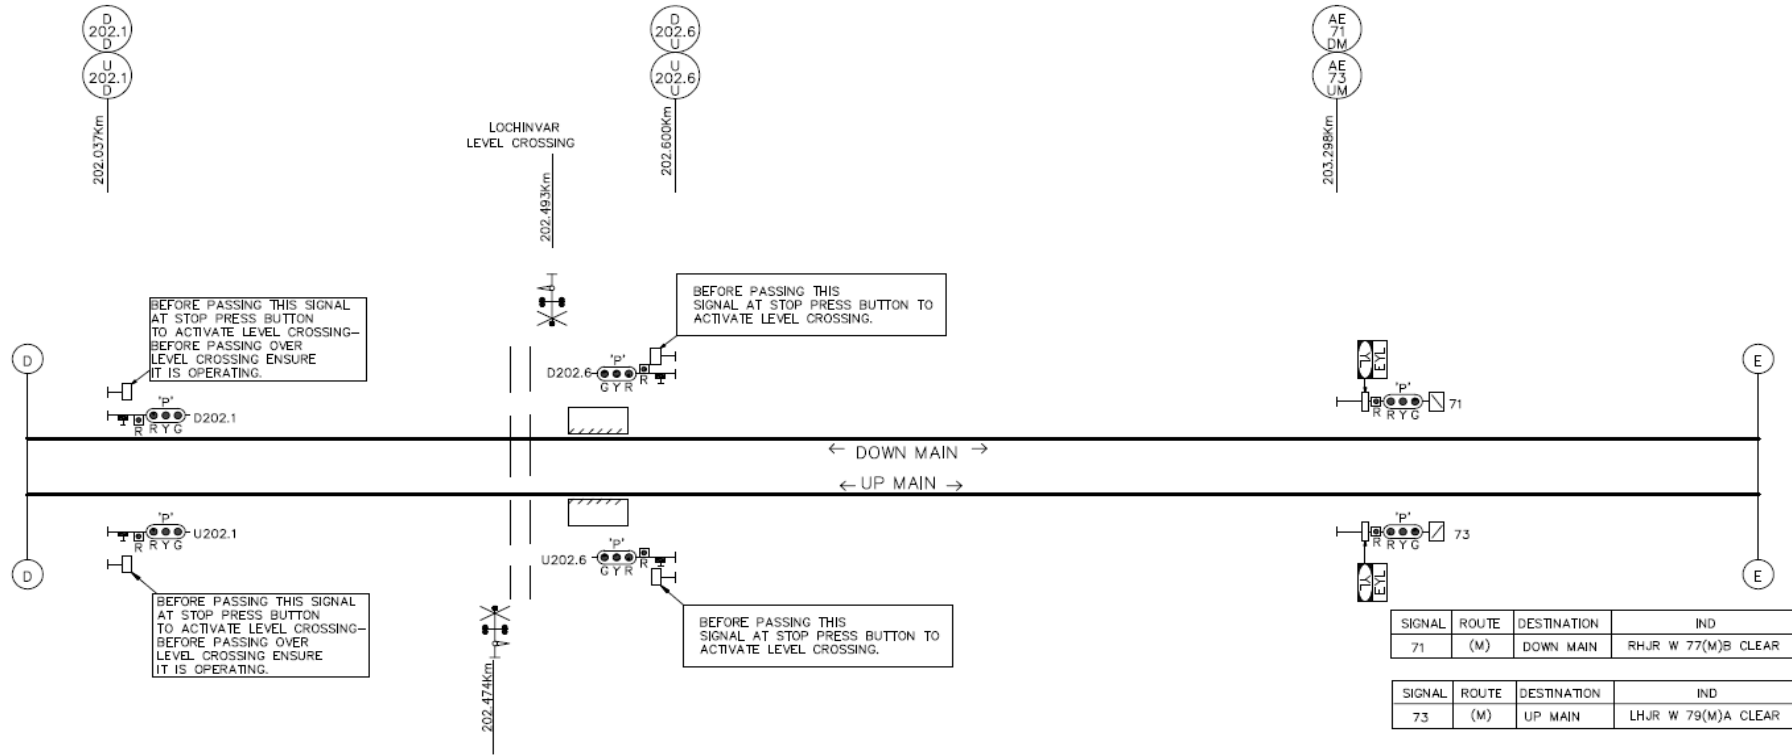

LOCHINVAR

SIGNAL	ROUTE	DESTINATION	IND
71	(M)	DOWN MAIN	RHJR W 77(M)B CLEAR
73	(M)	UP MAIN	LHJR W 79(M)A CLEAR

NOTES:
 'P' INDICATES SIGNAL CAN DISPLAY PULSATING ASPECT