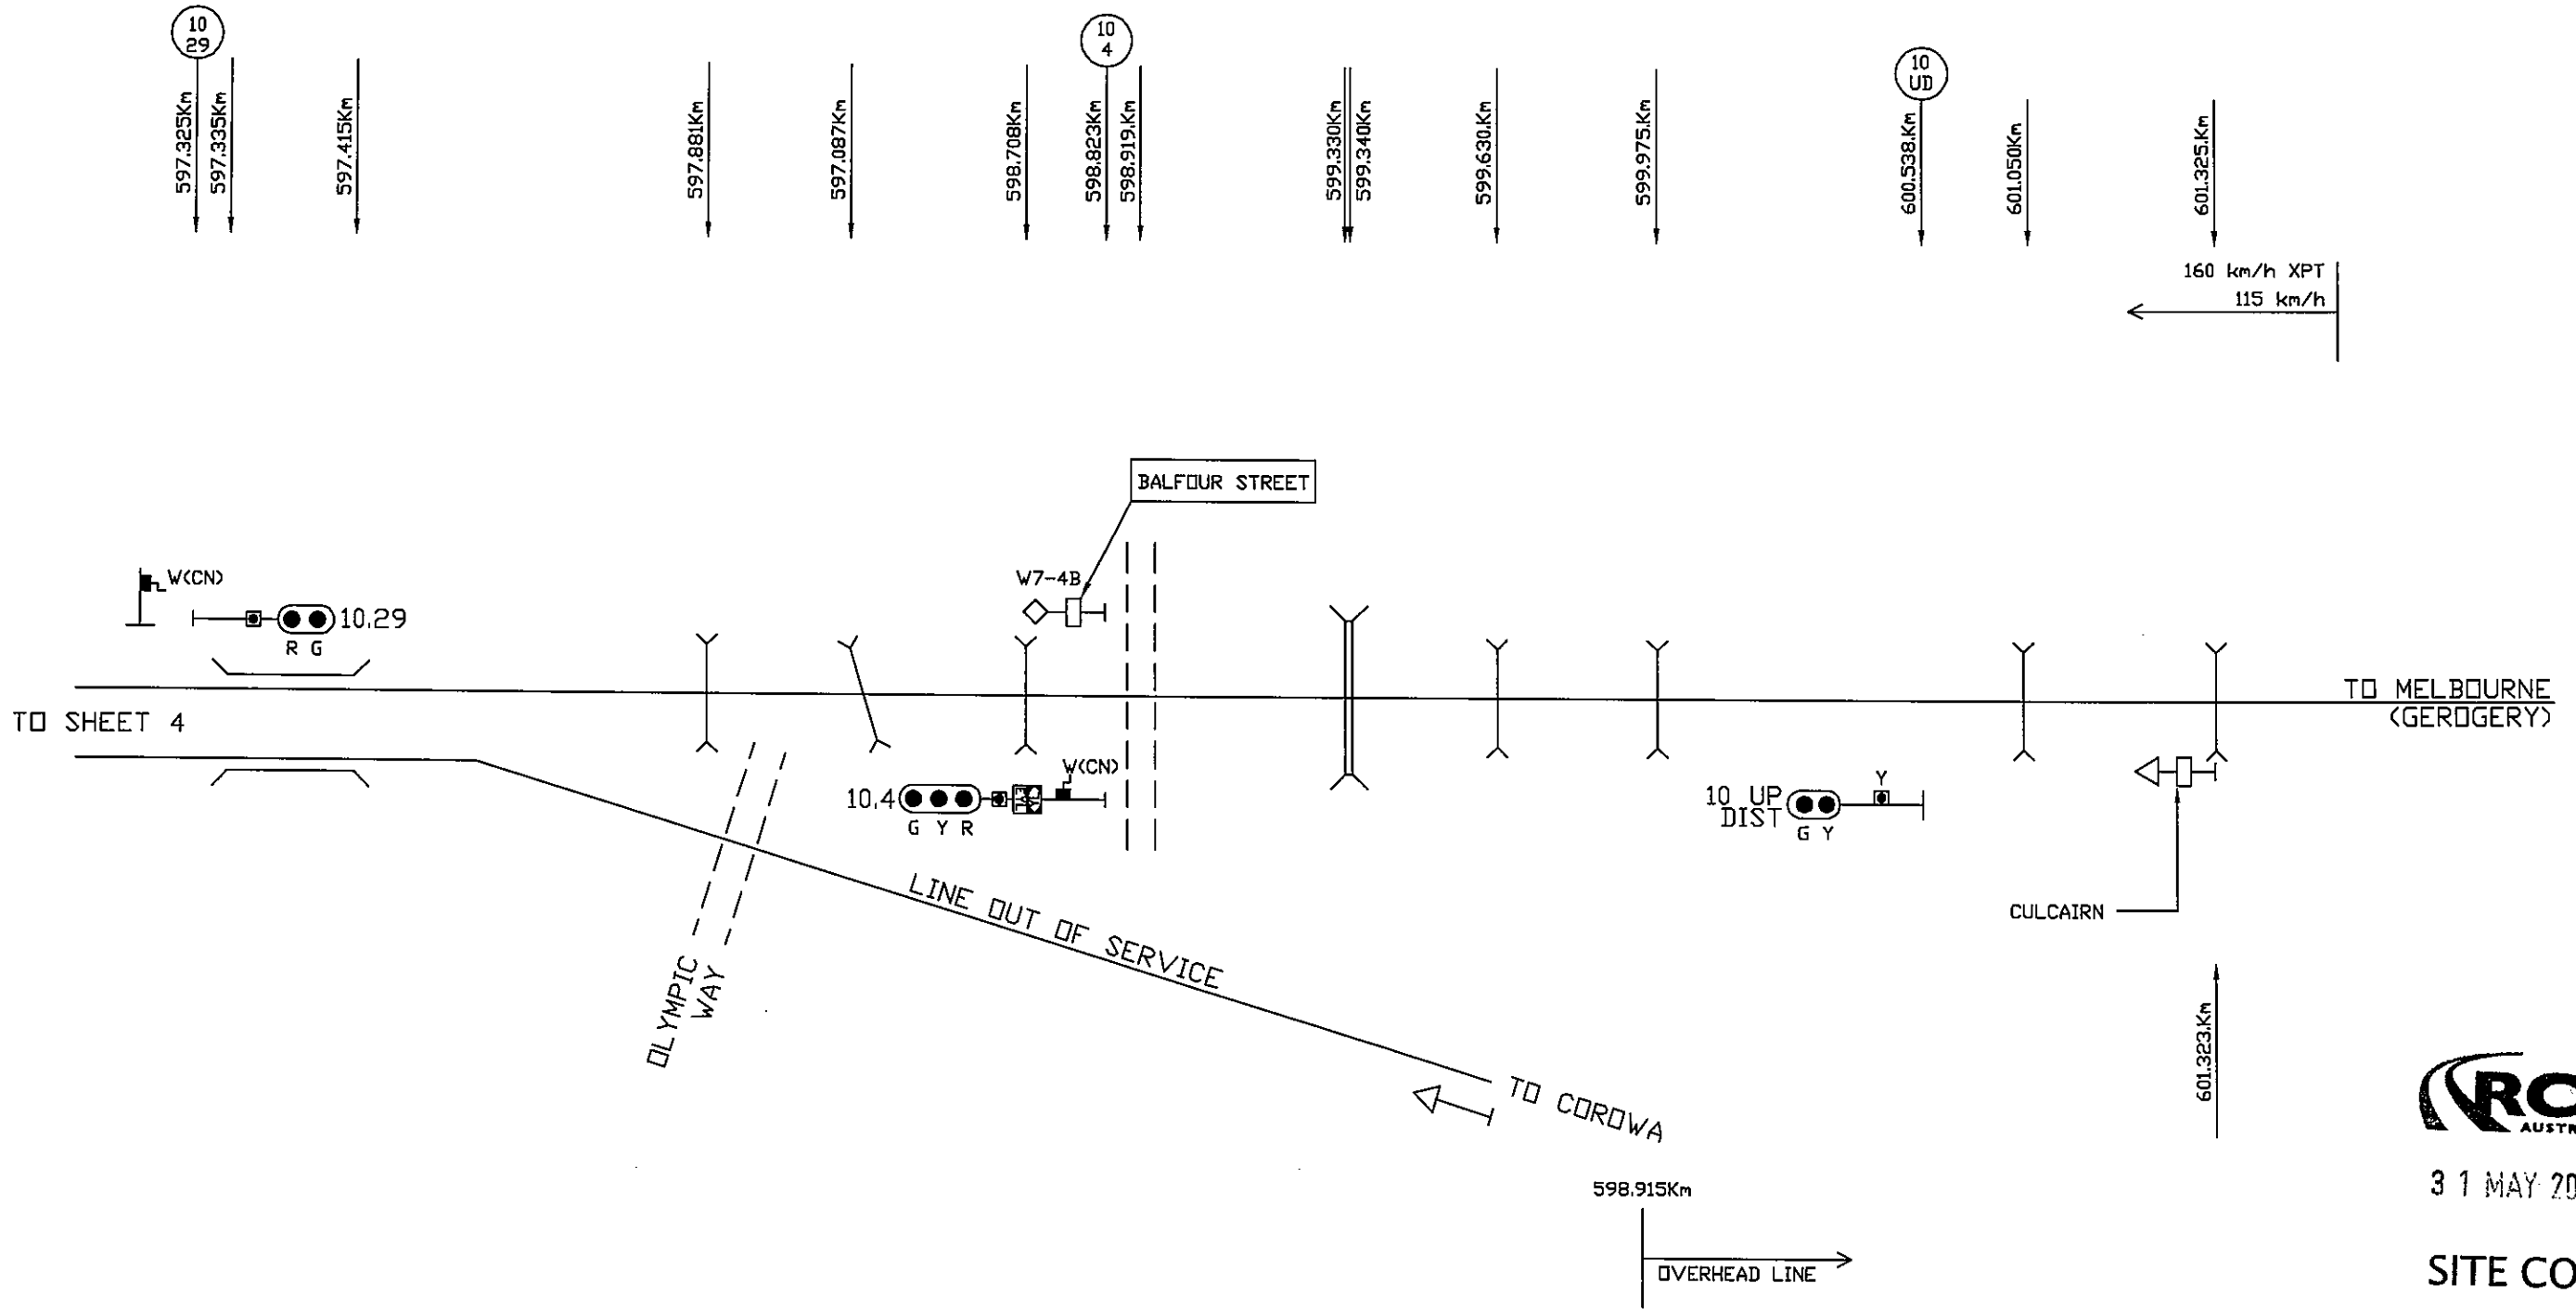

CULCAIRN (CN) (10)

31 MAY 2010

SITE COPY

RCS-PL14-DWG-VL585-SIG-SD-9004-D01

	INITIALS	SIGNED	DATE
DESIGNED	PJP	<i>P. Jones</i>	31/05/2010
CHECKED	cem	<i>C. Em</i>	31/05/2010

CULCAIRN SIGNALLING ARRANGEMENT

DRIVERS DIAGRAM
SHEET 5 OF 5