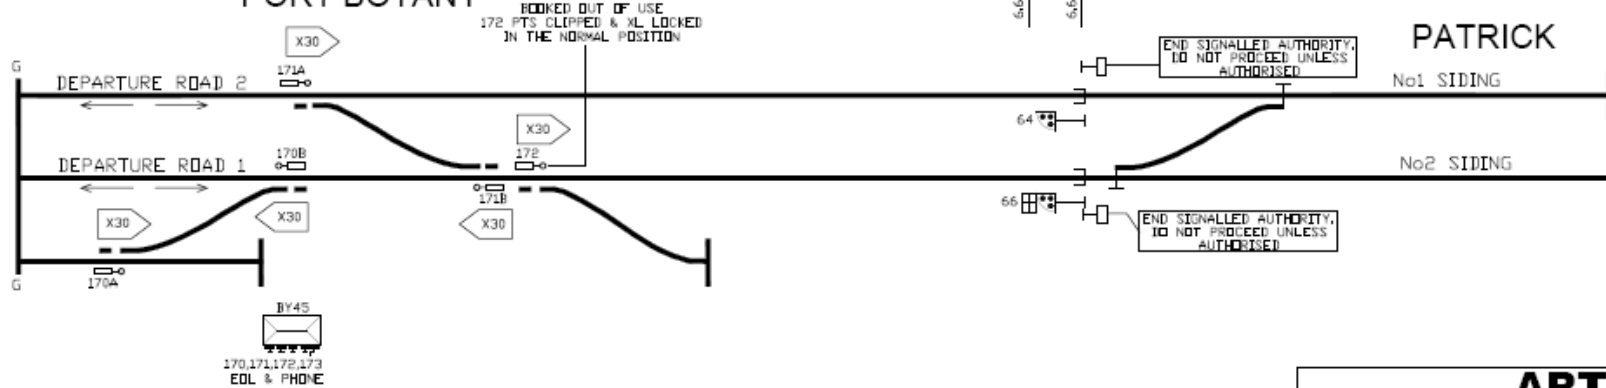

EMERGENCY DEPARTION LISTS - EDL

POINTS TYPE	POINTS No.	HANDLE INDEX	LOCATION	DESCRIPTION
MSAMKII	170	A-H	BY45	BOTANY YARD 170 EDL & PTS MTRS
MSAMKII	171	A-K	BY45	BOTANY YARD 171 EDL & PTS MTRS
MSAMKII	172	A-L	BY45	BOTANY YARD 172 EDL & PTS MTRS
MSAMKII	173	A-M	BY45	BOTANY YARD 173 EDL & PTS MTRS

SIGNAL	ROUTE	DESTINATION	INDEX
BY60	60(S)A	BY44	A1
	60(S)B	BY42	B1
	60(S)C	BY40	B2

SIGNAL	ROUTE	DESTINATION	INDEX
BY62	62(S)A	BY44	A1
	62(S)B	BY42	B1
	62(S)C	BY40	B2

SIGNALS BY60 & BY62 AND ALL ASSOCIATED ROUTES BOOKED OUT OF USE

DP WORLD

SIGNAL	ROUTE	DESTINATION	INDEX
BY64	64(S)	BY40	-

SIGNAL	ROUTE	DESTINATION	INDEX
BY66	66(S)A	BY44	A1
	66(S)B	BY42	B1
	66(S)C	BY40	B2

PORT BOTANY

PATRICK

ARTC

PORT BOTANY
SIGNALLING ARRANGEMENT

Produced by ORAH DIVISO-HYDE SC RAIL ALLIANCE

DRAWING No. PORT BOTANY DEDWG VERSION No. 104201 PART 5/5