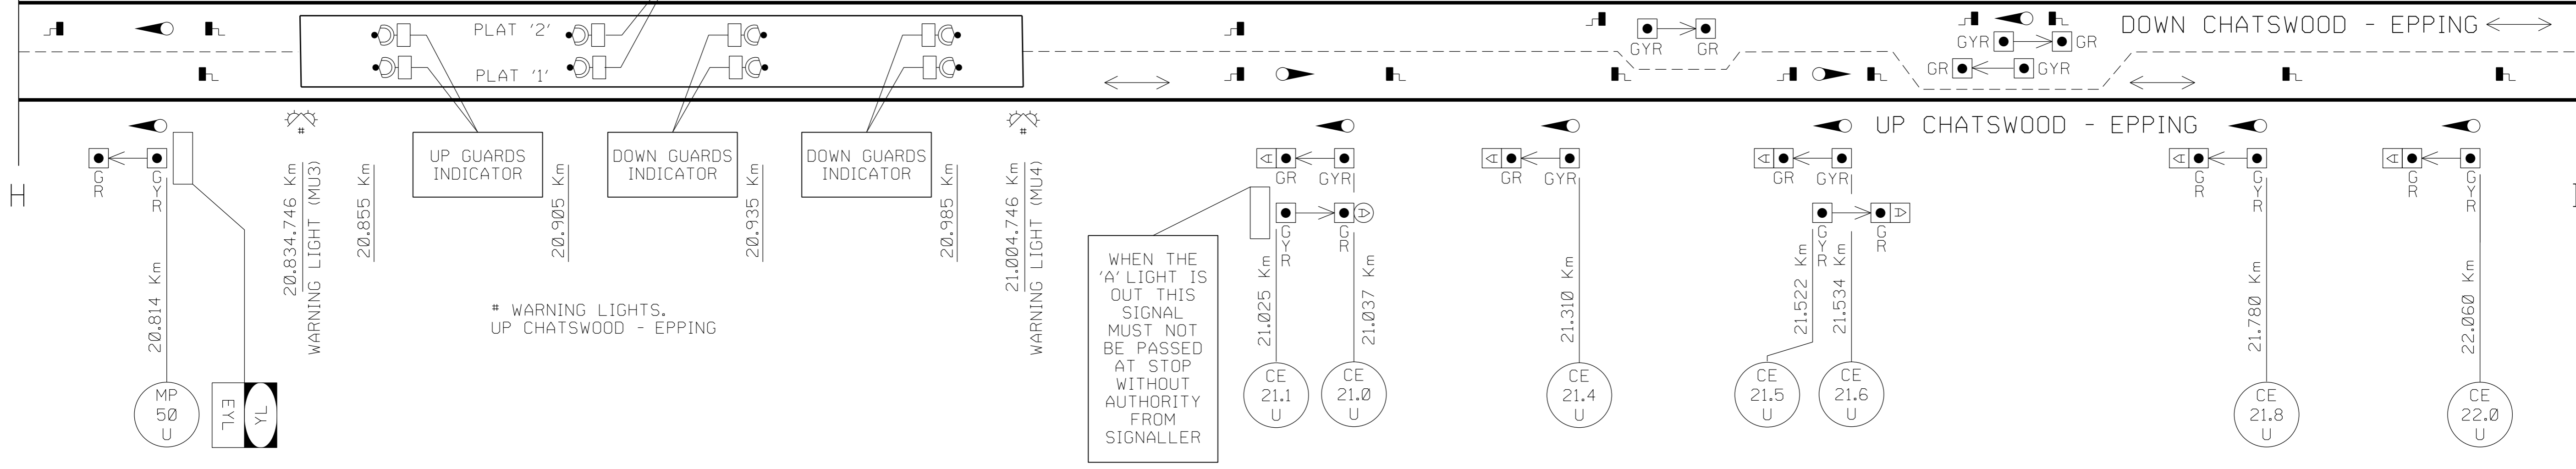

MACQUARIE UNIVERSITY

WARNING LIGHTS,
DN CHATSWOOD - EPPING

WHEN THE
'A' LIGHT IS
OUT THIS
SIGNAL
MUST NOT
BE PASSED
AT STOP
WITHOUT
AUTHORITY
FROM
SIGNALLER

* WARNING LIGHTS,
UP CHATSWOOD - EPPING

WHEN THE
'A' LIGHT IS
OUT THIS
SIGNAL
MUST NOT
BE PASSED
AT STOP
WITHOUT
AUTHORITY
FROM
SIGNALLER

DOWN CHATSWOOD - EPPING

TO EPPING

UP CHATSWOOD - EPPING

RailCorp
CHATSWOOD - EPPING
 SIGNALLING ARRANGEMENT
 SHEET 5 OF 5
 Produced by RailCorp - Signal Design VER05052011