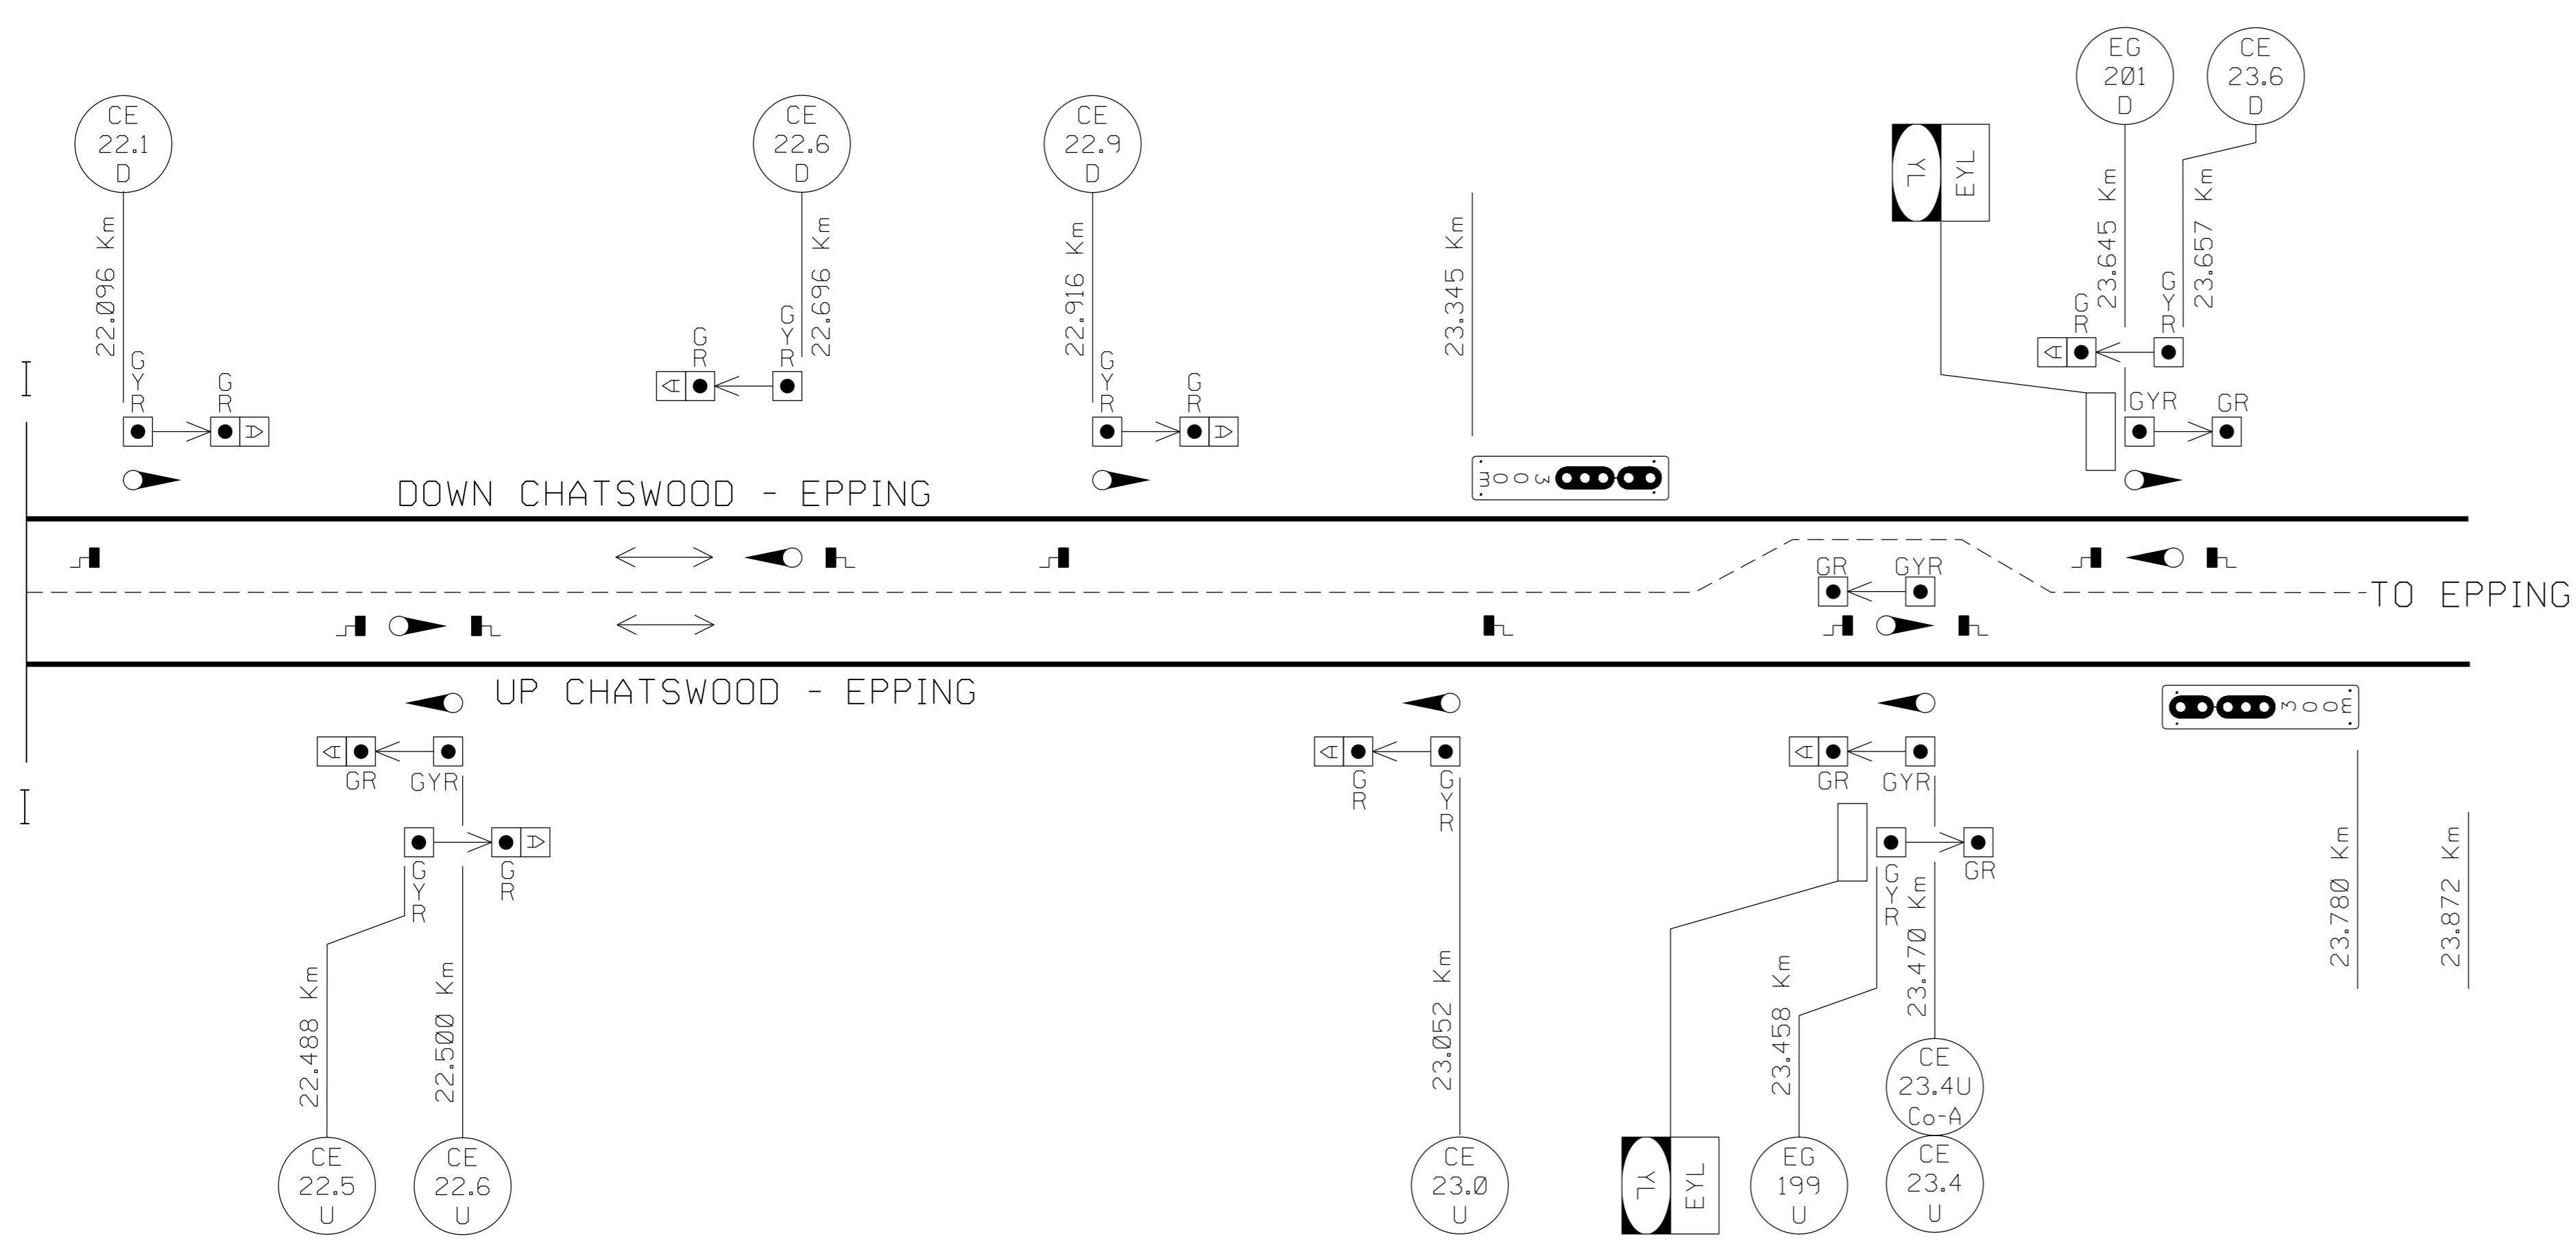

MACQUARIE UNIVERSITY

WARNING LIGHTS,
DN CHATSWOOD - EPPING

WHEN THE
'A' LIGHT IS
OUT THIS
SIGNAL
MUST NOT
BE PASSED
AT STOP
WITHOUT
AUTHORITY
FROM
SIGNALLER

* WARNING LIGHTS,
UP CHATSWOOD - EPPING

WHEN THE
'A' LIGHT IS
OUT THIS
SIGNAL
MUST NOT
BE PASSED
AT STOP
WITHOUT
AUTHORITY
FROM
SIGNALLER

DOWN CHATSWOOD - EPPING

TO EPPING

UP CHATSWOOD - EPPING

RailCorp
CHATSWOOD - EPPING
 SIGNALLING ARRANGEMENT
 SHEET 5 OF 5
 Produced by RailCorp - Signal Design VER05052011