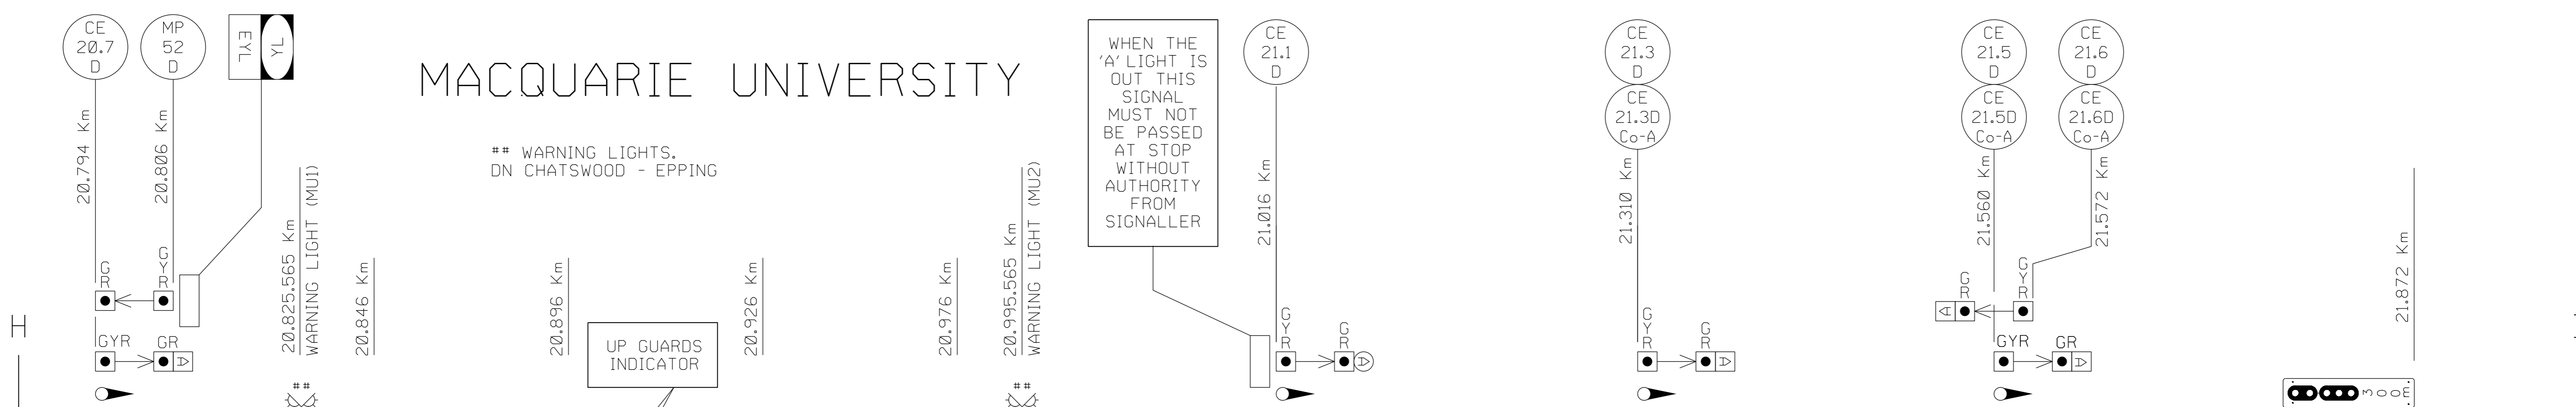

MACQUARIE UNIVERSITY

WARNING LIGHTS,
DN CHATSWOOD - EPPING

WHEN THE
'A' LIGHT IS
OUT THIS
SIGNAL
MUST NOT
BE PASSED
AT STOP
WITHOUT
AUTHORITY
FROM
SIGNALLER

* WARNING LIGHTS,
UP CHATSWOOD - EPPING

WHEN THE
'A' LIGHT IS
OUT THIS
SIGNAL
MUST NOT
BE PASSED
AT STOP
WITHOUT
AUTHORITY
FROM
SIGNALLER

DOWN CHATSWOOD - EPPING

TO EPPING

UP CHATSWOOD - EPPING

RailCorp
CHATSWOOD - EPPING
 SIGNALLING ARRANGEMENT
 SHEET 5 OF 5
 Produced by RailCorp - Signal Design VER05052011