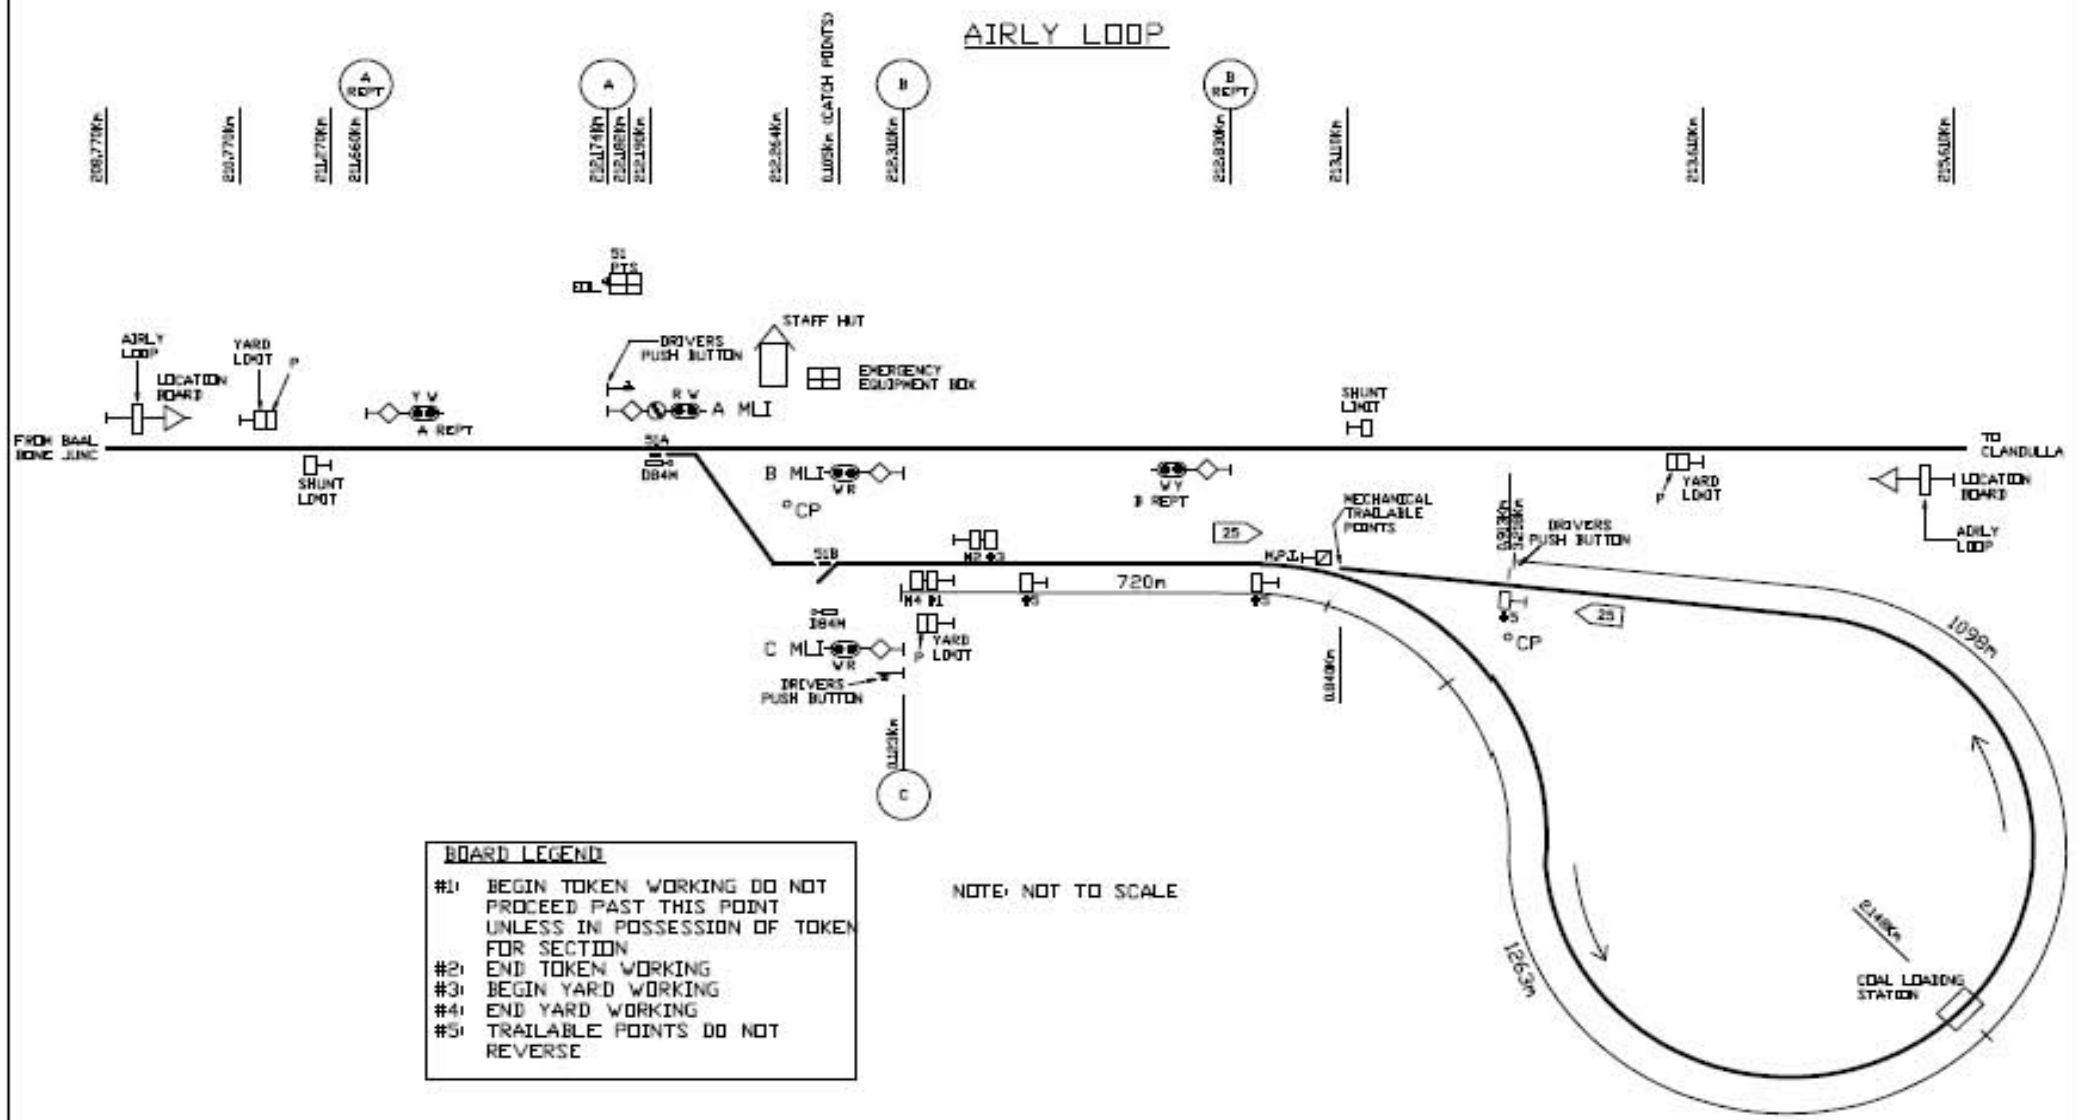

AIRLY LOOP - DRIVERS DIAGRAM

AIRLY LOOP

NOTE: NOT TO SCALE

SECTION: BAAL BONE JCTN - AIRLY LOOP
 ORDINARY TRAIN STAFF BLUE SQUARE (WARDS 2-4A)

SECTION: AIRLY LOOP - CLANDULLA
 ORDINARY TRAIN STAFF WHITE TRIANGLE (WARDS NIL)