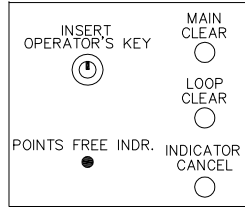

LEGEND

* RELEASED BY OPERATORS KEY

PUSHBUTTONS

#1 PUSHBUTTON

#2 INSCRIPTION ON INSIDE OF DOOR:

* INSERT OPERATORS KEY
 * DEPRESS 'INDICATOR CANCEL' BUTTON FOR 2 SEC.
 * POINTS FREE INDR. WILL FLASH UNTIL POINTS BECOME FREE AFTER 2 MINUTES.
 * WHEN A STEADY POINTS FREE INDR. IS ILLUMINATED
 * (FOR MAIN LINE) - DEPRESS 'MAIN CLEAR' BUTTON
 * (FOR LOOP LINE) - DEPRESS 'LOOP CLEAR' BUTTON