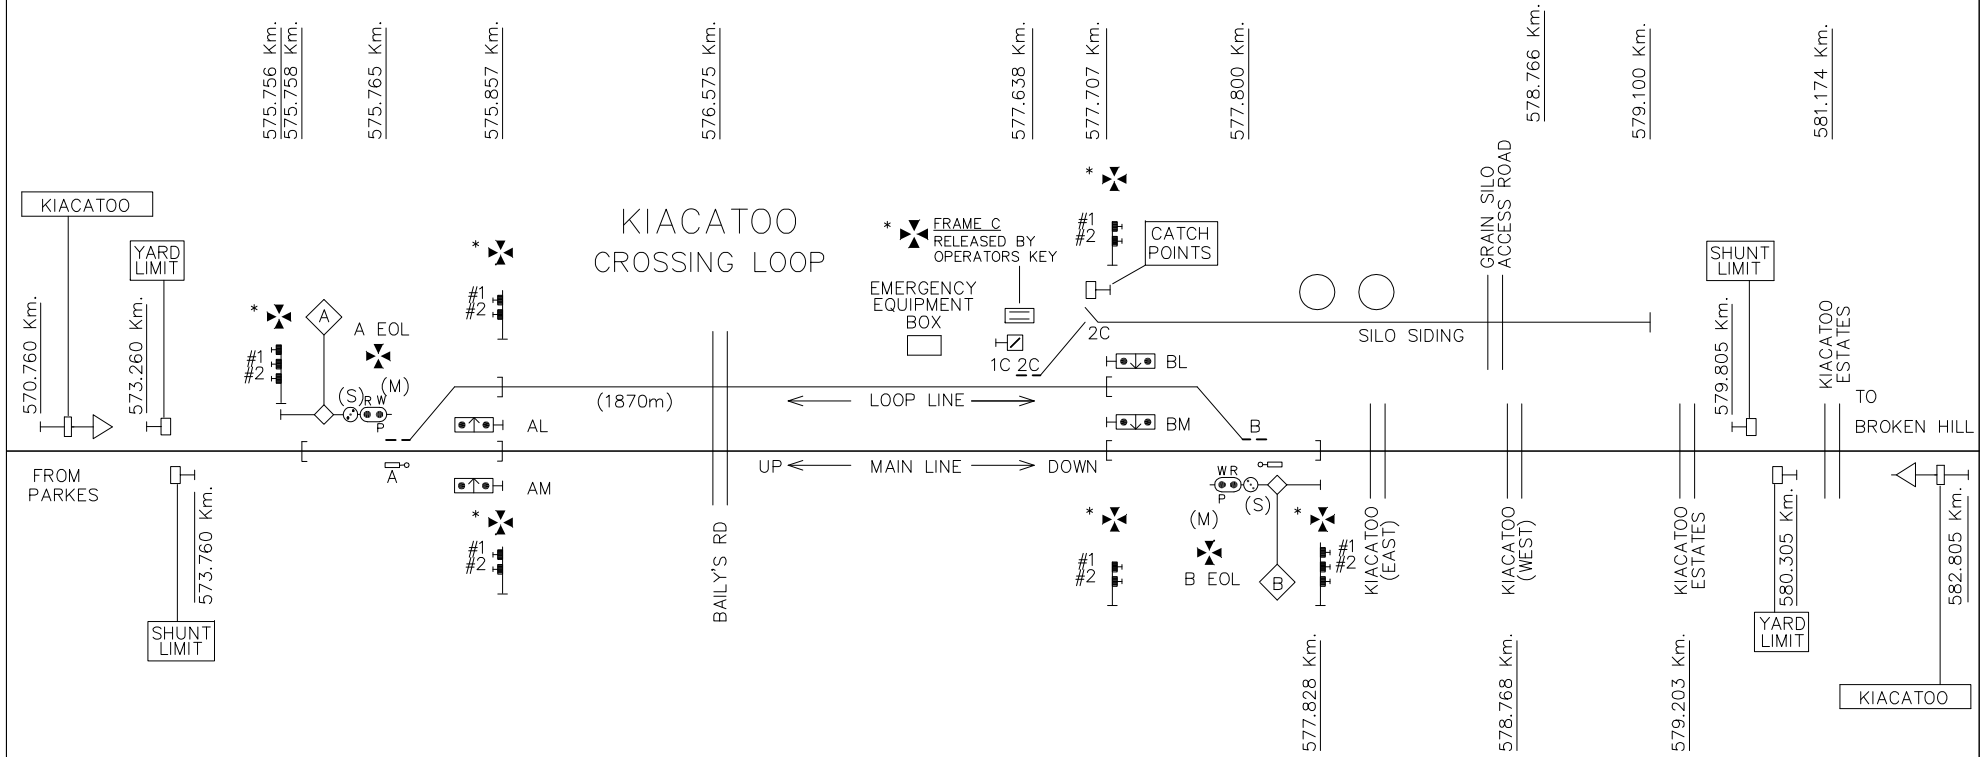

LEGEND

* RELEASED BY OPERATORS KEY

PUSHBUTTONS

#1 PUSHBUTTON

#2 INSCRIPTION ON INSIDE OF DOOR:

* INSERT OPERATORS KEY
 * DEPRESS 'INDICATOR CANCEL' BUTTON FOR 2 SEC.
 * POINTS FREE INDR. WILL FLASH UNTIL POINTS BECOME FREE AFTER 2 MINUTES.
 * WHEN A STEADY POINTS FREE INDR. IS ILLUMINATED
 * (FOR MAIN LINE) - DEPRESS 'MAIN CLEAR' BUTTON
 * (FOR LOOP LINE) - DEPRESS 'LOOP CLEAR' BUTTON

BMP KIACATOO DD.dwg

KIACATOO DD.dwg

ARTC - DRIVERS DIAGRAM

KIACATOO
V1.2